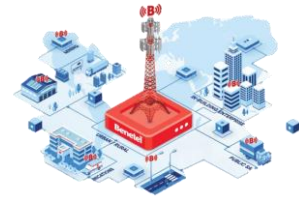

BENETEL INTRODUCTION

**6M+ BENETEL DESIGNED RADIOS
DEPLOYED AROUND THE WORLD**

INTRODUCTION

An Irish Telecom Company for 20+ years in Business,
with Extensive Experience in Design & Deployment of Small Cell Base Stations

LEADING-EDGE TECHNOLOGY

Delivering 5G O-RAN Split 7.2x Cat-A and Cat-B Radio Units (O-RUs),
Optimized to Meet Growing Industrial and Private Network Needs

AWARD WINNING CONTRIBUTIONS

Award-Winning Contributions to Open RAN Platforms and Ecosystems for
Outstanding Innovation and Development of Small Cells and Radios