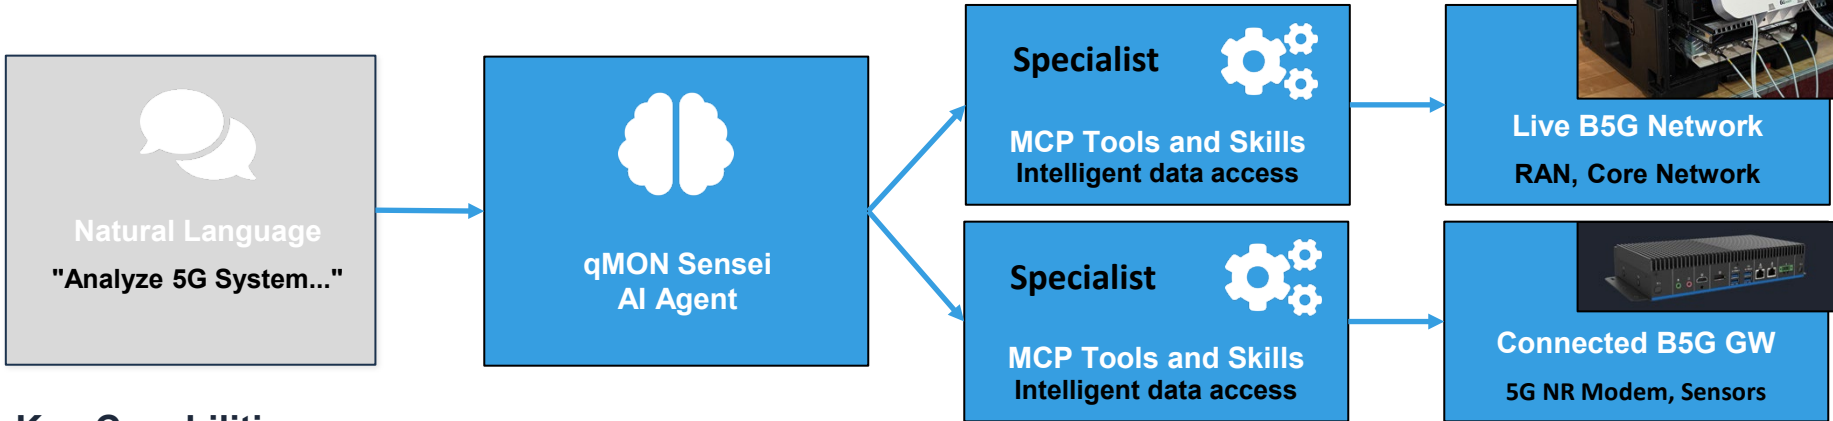

5G IANA
5g-iana.eu

evolved 5G
evolved-5g.eu

5G INDUCE
5g-induce.eu

MATILDA
matilda-5g.eu

Established international partnerships

MOBILEONE 5G

Cloud-native compact 5G system for industrial and portable deployments

Demonstration platforms and development environments

MOBILEONE | Cloud-native (B)5G | Modularity

Network Automation | Network Digital Twin | Performance & Energy Aware

6G SNS IA

6G CATS

έξiGence

6Green

Portable Edge & NFVI | x86 based (COTS HW)
Disaggregated RAN (5G SA) | RRU, CPRI, BBU
vBBU & Compact 5G CN

Cloud native | CNFs
Kubernetes support | Manifests, Helm Charts
MANO/OSM support | VNFD, NSD

qMONSENSEI | Agentic AI Framework for 5G/6G

LLM-driven orchestration with Model Context Protocol (MCP) for structured infrastructure access

MOBILEONE

Key Capabilities

End-to-End Visibility

Network-side & UE-side perspectives simultaneously

Cross-Layer Correlation

Automatic root cause analysis across all layers

Intent-Driven Actions

Natural language commands to drive system operational changes